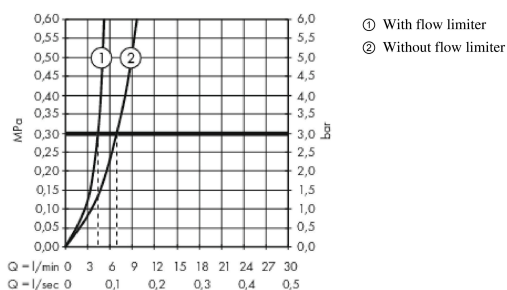

Metropol

3-hole basin mixer 160 with lever handles and push-open waste set

Surfaces: **Chrome** Article Number: **32515000**

Description

product features

- consists of: 3-hole basin mixer, waste set
- ComfortZone 160
- projection 152 mm
- maximum flow rate at 3 bar: 5 l/min
- ceramic valves hot/ cold 90°
- suitable for continuous flow water heaters
- push-open waste set G 1¼
- material waste set: metal
- connection type: G ¾ connections
- connection dimension: DN15

Technology

Design awards

Product image

Scale drawing

Flowchart

Metropol
3-hole basin mixer 160 with lever handles and push-open waste set
 Surfaces: **Chrome** Article Number: **32515000**

Exploded Drawing

Year of production: >04/17

Metropol

3-hole basin mixer 160 with lever handles and push-open waste set

Surfaces: **Chrome** Article Number: **32515000**

Spare part list

Year of production: >04/17

Pos.	Description	Article Number	Price	PU
1	handle for cold water	92917000	-	1
2	handle for hot water	92916000	-	1
3	O-Ring 14x1,5	98201000	-	1
4	escutcheon	92915000	-	1
5	O-ring 33x2,5	92907000	-	1
6	handle fixing set	98932000	-	1
7	shut off unit left closing	95366000	-	1
8	shut off unit right closing	98817000	-	1
9	connection hose 400 mm M10x1	92914000	-	1
10	connection hose 450 mm M8x0,75 G3/8	97206000	-	1
11	O-ring 7x1,5	98422000	-	1
12	sealing set	95581000	-	1
13	fixing set (Ø 28)	92909000	-	1
14	spout 160 mm	93158000	-	1
15	aerator M24x1 (5 l/min)	92996000	-	1
16	service tool	95661000	-	1
17	O-ring 21x1,5	98219000	-	1
18	escutcheon for spout	92906000	-	1
19	connection hose 200 mm M10x1	92913000	-	1
20	flat seal	98749000	-	1
21	O-ring 26x4	92191000	-	1
22	hose connection angel	92905000	-	1
a	push-open waste set	50100000	-	1