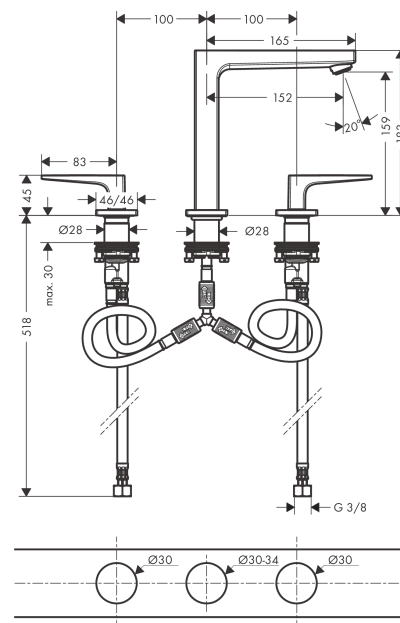

Metropol

3-hole basin mixer 160 with lever handles and push-open waste set

Surfaces: **Chrome** Article Number: **32515000**

Description

product features

- consists of: 3-hole basin mixer, waste set
- ComfortZone 160
- projection 152 mm
- maximum flow rate at 3 bar: 5 l/min
- ceramic valves hot/ cold 90°
- suitable for continuous flow water heaters
- push-open waste set G 1¼
- material waste set: metal
- connection type: G ¾ connections
- connection dimension: DN15

Technology

Design awards

Product image

Scale drawing

Flowchart

Metropol
3-hole basin mixer 160 with lever handles and push-open waste set
 Surfaces: **Chrome** Article Number: **32515000**

Exploded Drawing

Year of production: >04/17

Metropol

3-hole basin mixer 160 with lever handles and push-open waste set

Surfaces: **Chrome** Article Number: **32515000**

Spare part list

Year of production: >04/17

Pos.	Description	Article Number	Price	PU
1	handle for cold water	92917000	-	1
2	handle for hot water	92916000	-	1
3	O-Ring 14x1,5	98201000	-	1
4	escutcheon	92915000	-	1
5	O-ring 33x2,5	92907000	-	1
6	handle fixing set	98932000	-	1
7	shut off unit left closing	95366000	-	1
8	shut off unit right closing	98817000	-	1
9	connection hose 400 mm M10x1	92914000	-	1
10	connection hose 450 mm M8x0,75 G3/8	97206000	-	1
11	O-ring 7x1,5	98422000	-	1
12	sealing set	95581000	-	1
13	fixing set (Ø 28)	92909000	-	1
14	spout 160 mm	93158000	-	1
15	aerator M24x1 (5 l/min)	92996000	-	1
16	service tool	95661000	-	1
17	O-ring 21x1,5	98219000	-	1
18	escutcheon for spout	92906000	-	1
19	connection hose 200 mm M10x1	92913000	-	1
20	flat seal	98749000	-	1
21	O-ring 26x4	92191000	-	1
22	hose connection angel	92905000	-	1
a	push-open waste set	50100000	-	1