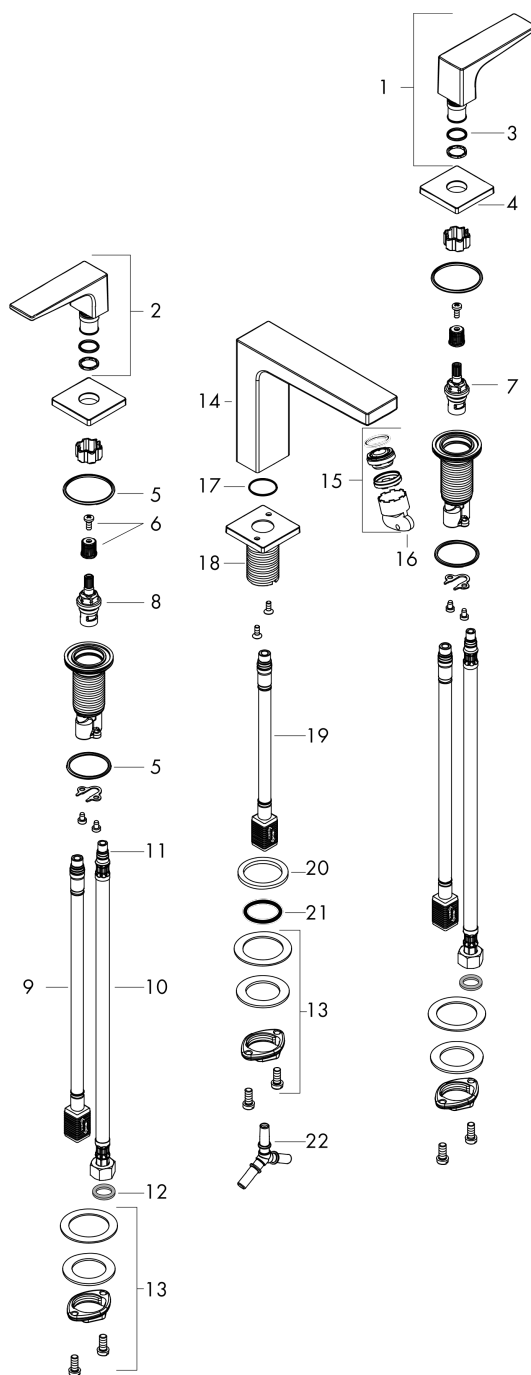

Metropol

3-hole basin mixer 160 with lever handles and push-open waste set

Surfaces: **Chrome** Article Number: **32515000**

Description

product features

- consists of: 3-hole basin mixer, waste set
- ComfortZone 160
- projection 152 mm
- maximum flow rate at 3 bar: 5 l/min
- ceramic valves hot/ cold 90°
- suitable for continuous flow water heaters
- push-open waste set G 1¼
- material waste set: metal
- connection type: G ¾ connections
- connection dimension: DN15

Technology

Design awards

Product image

Scale drawing

Flowchart

Metropol
3-hole basin mixer 160 with lever handles and push-open waste set
 Surfaces: **Chrome** Article Number: **32515000**

Exploded Drawing

Year of production: >04/17

Metropol

3-hole basin mixer 160 with lever handles and push-open waste set

Surfaces: **Chrome** Article Number: **32515000**

Spare part list

Year of production: >04/17

Pos.	Description	Article Number	Price	PU
1	handle for cold water	92917000	-	1
2	handle for hot water	92916000	-	1
3	O-Ring 14x1,5	98201000	-	1
4	escutcheon	92915000	-	1
5	O-ring 33x2,5	92907000	-	1
6	handle fixing set	98932000	-	1
7	shut off unit left closing	95366000	-	1
8	shut off unit right closing	98817000	-	1
9	connection hose 400 mm M10x1	92914000	-	1
10	connection hose 450 mm M8x0,75 G3/8	97206000	-	1
11	O-ring 7x1,5	98422000	-	1
12	sealing set	95581000	-	1
13	fixing set (Ø 28)	92909000	-	1
14	spout 160 mm	93158000	-	1
15	aerator M24x1 (5 l/min)	92996000	-	1
16	service tool	95661000	-	1
17	O-ring 21x1,5	98219000	-	1
18	escutcheon for spout	92906000	-	1
19	connection hose 200 mm M10x1	92913000	-	1
20	flat seal	98749000	-	1
21	O-ring 26x4	92191000	-	1
22	hose connection angel	92905000	-	1
a	push-open waste set	50100000	-	1